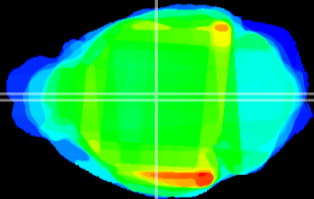

Coronal

Sagittal-R

Sagittal-L

ViBrism: CX21906
Horizontal

MD