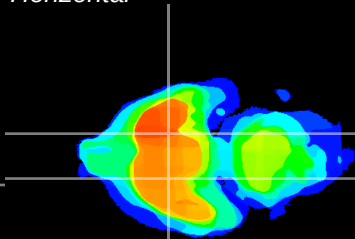

Coronal

Sagittal-R

Sagittal-L

ViBrism: CX21908
Horizontal

S0