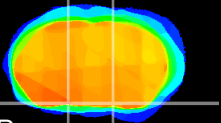

Coronal

Sagittal-R

Sagittal-L

ViBrism: CX21908
Horizontal

S0