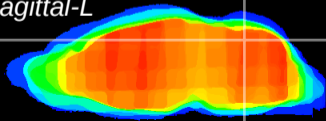

Coronal

Sagittal-R

Sagittal-L

ViBrism: CX21911
Horizontal

Cb vermis