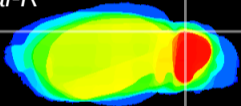

Coronal

Sagittal-R

Sagittal-L

ViBrism: CX21914
Horizontal

Cb lobe