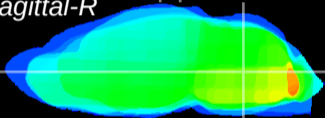

Coronal

Sagittal-R

Sagittal-L

ViBrism: CX21915
Horizontal

MVe