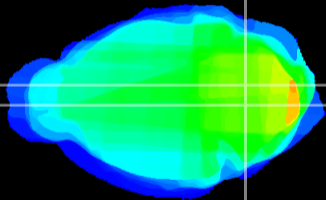

Coronal

Sagittal-R

Sagittal-L

ViBrism: CX21915
Horizontal

MVe