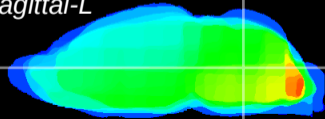

Coronal

Sagittal-R

Sagittal-L

ViBrism: CX21915
Horizontal

MVe