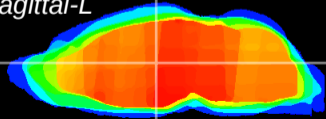

Coronal

Sagittal-R

Sagittal-L

ViBrism: CX21920
Horizontal

MD