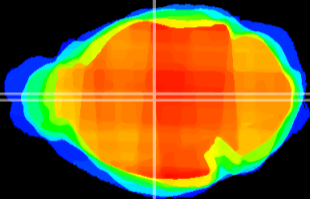

Coronal

Sagittal-R

Sagittal-L

ViBrism: CX21920
Horizontal

MD