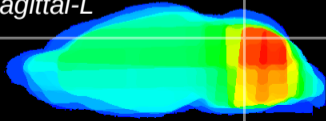

Coronal

Sagittal-R

Sagittal-L

ViBrism: CX21924
Horizontal

Cb vermis