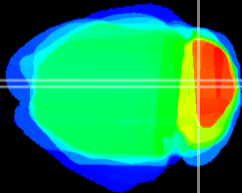

Coronal

Sagittal-R

Sagittal-L

ViBrism: CX21924
Horizontal

Cb vermis