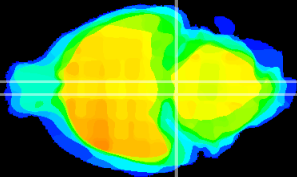

Coronal

Sagittal-R

Sagittal-L

ViBrism: CX21934
Horizontal

Pn