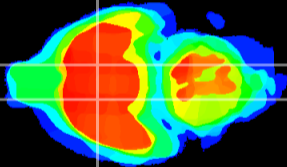

Coronal

Sagittal-R

Sagittal-L

ViBrism: CX21938
Horizontal

LH