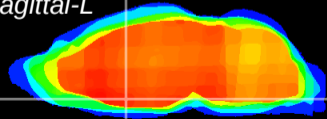

Coronal

Sagittal-R

Sagittal-L

ViBrism: CX21938
Horizontal

MPA