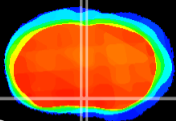

Coronal

Sagittal-R

Sagittal-L

ViBrism: CX21938
Horizontal

MPA