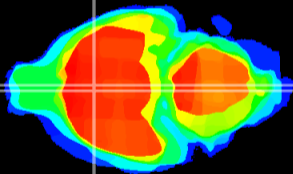

Coronal

Sagittal-R

Sagittal-L

ViBrism: CX21938
Horizontal

MPA