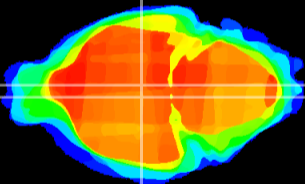

Coronal

Sagittal-R

Sagittal-L

ViBrism: CX21940
Horizontal

DM