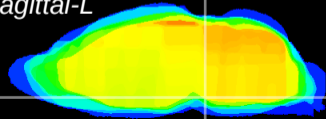

Coronal

Sagittal-R

Sagittal-L

ViBrism: CX21943
Horizontal

Pn