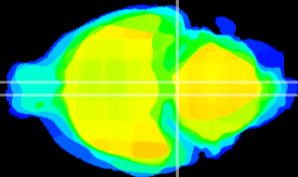

Coronal

Sagittal-R

Sagittal-L

ViBrism: CX21943
Horizontal

Pn