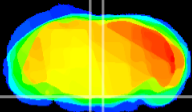

Coronal

Sagittal-R

Sagittal-L

ViBrism: CX21943
Horizontal

Pn