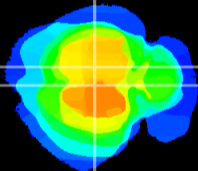

Coronal

Sagittal-R

Sagittal-L

ViBrism: CX21943
Horizontal

RS