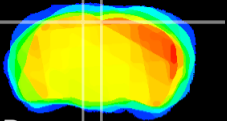

Coronal

Sagittal-R

Sagittal-L

ViBrism: CX21943
Horizontal

RS