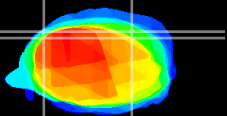

Coronal

Sagittal-R

Sagittal-L

ViBrism: CX21950
Horizontal

Cb lobe