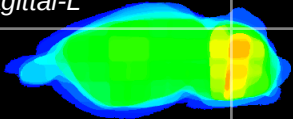

Coronal

Sagittal-R

Sagittal-L

ViBrism: CX21950
Horizontal

Cb lobe