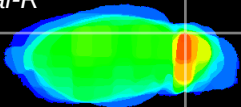

Coronal

Sagittal-R

Sagittal-L

ViBrism: CX21950
Horizontal

Cb lobe