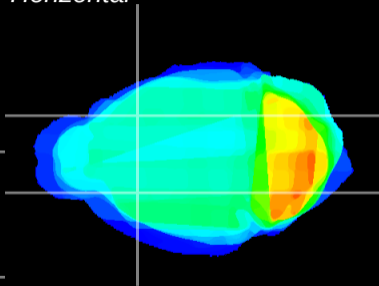

Coronal

Sagittal-R

Sagittal-L

ViBrism: CX22001
Horizontal

CPU lateral