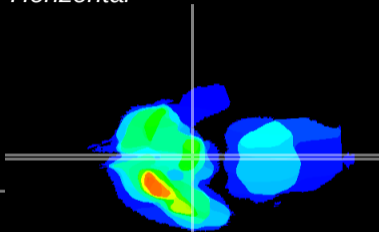

Coronal

Sagittal-R

Sagittal-L

ViBrism: CX22003
Horizontal

ME