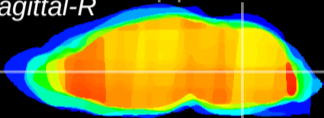

Coronal

Sagittal-R

Sagittal-L

ViBrism: CX22003
Horizontal

MVe