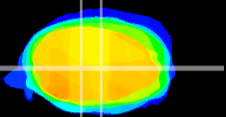

Coronal

Sagittal-R

Sagittal-L

ViBrism: CX22003
Horizontal

MVe