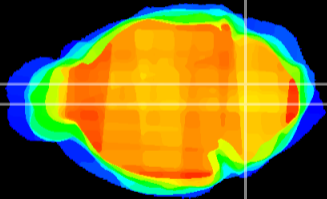

Coronal

Sagittal-R

Sagittal-L

ViBrism: CX22003
Horizontal

MVe