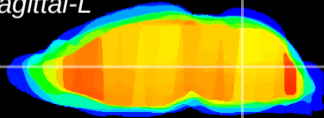

Coronal

Sagittal-R

Sagittal-L

ViBrism: CX22003
Horizontal

MVe