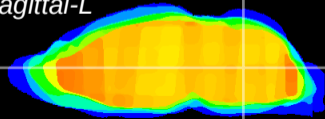

Coronal

Sagittal-R

Sagittal-L

ViBrism: CX22008
Horizontal

MVe