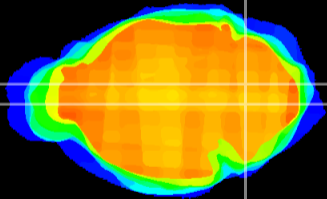

Coronal

Sagittal-R

Sagittal-L

ViBrism: CX22008
Horizontal

MVe