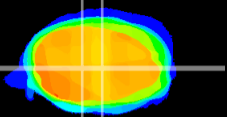

Coronal

Sagittal-R

Sagittal-L

ViBrism: CX22008
Horizontal

MVe