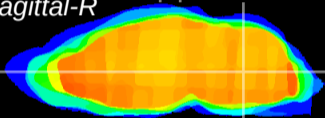

Coronal

Sagittal-R

Sagittal-L

ViBrism: CX22008
Horizontal

MVe