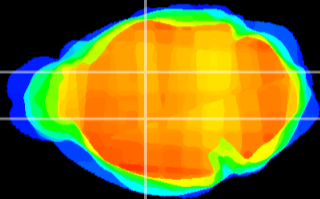

Coronal

Sagittal-R

Sagittal-L

ViBrism: CX22014
Horizontal

VA/VL