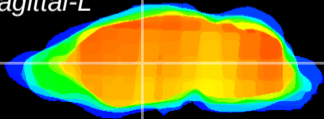

Coronal

Sagittal-R

Sagittal-L

ViBrism: CX22014
Horizontal

VA/VL