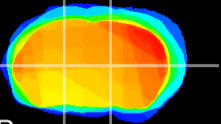

Coronal

Sagittal-R

Sagittal-L

ViBrism: CX22014
Horizontal

VA/VL