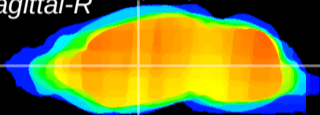

Coronal

Sagittal-R

Sagittal-L

ViBrism: CX22014
Horizontal

VA/VL