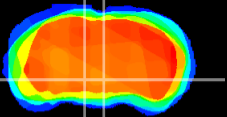

Coronal

Sagittal-R

Sagittal-L

ViBrism: CX22015
Horizontal

VTA