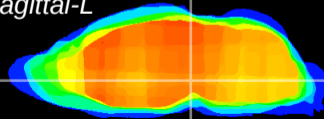

Coronal

Sagittal-R

Sagittal-L

ViBrism: CX22015
Horizontal

VTA