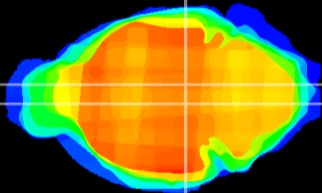

Coronal

Sagittal-R

Sagittal-L

ViBrism: CX22015
Horizontal

VTA