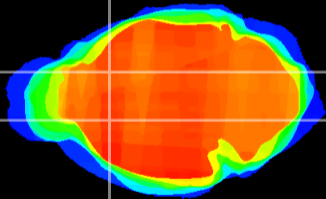

Coronal

Sagittal-R

Sagittal-L

ViBris: CX22019  
Horizontal

CPU medial