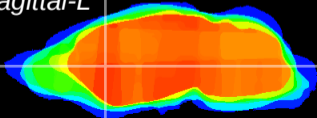

Coronal

Sagittal-R

Sagittal-L

ViBris: CX22019  
Horizontal

CPU medial