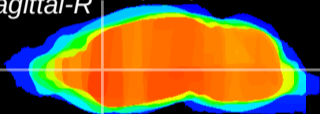

Coronal

Sagittal-R

Sagittal-L

ViBris: CX22019  
Horizontal

CPU medial