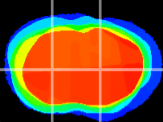

Coronal

Sagittal-R

Sagittal-L

ViBris: CX22019  
Horizontal

CPU medial