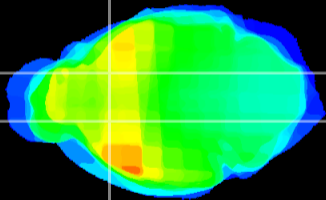

Coronal

Sagittal-R

Sagittal-L

ViBrism: CX22022
Horizontal

CPU medial