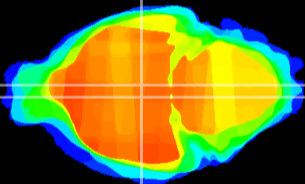

Coronal

Sagittal-R

Sagittal-L

ViBrism: CX22025
Horizontal

DM