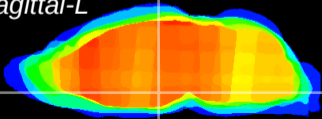

Coronal

Sagittal-R

Sagittal-L

ViBrism: CX22025
Horizontal

DM