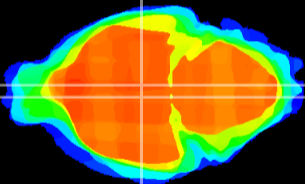

Coronal

Sagittal-R

Sagittal-L

ViBrism: CX22027
Horizontal

DM