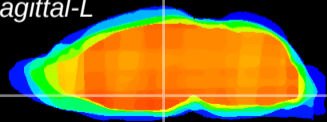

Coronal

Sagittal-R

Sagittal-L

ViBrism: CX22027
Horizontal

DM