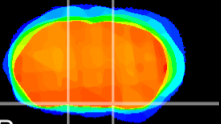

Coronal

Sagittal-R

Sagittal-L

ViBrism: CX22027
Horizontal

S0