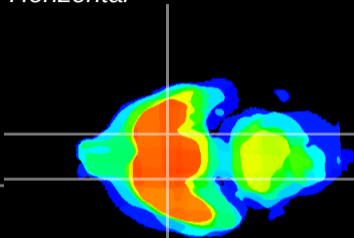

Coronal

Sagittal-R

Sagittal-L

ViBrism: CX22027
Horizontal

S0