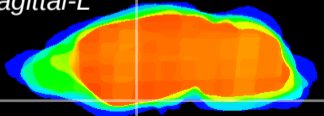

Coronal

Sagittal-R

Sagittal-L

ViBrism: CX22027
Horizontal

S0