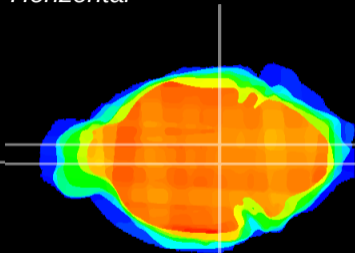

Coronal

Sagittal-R

Sagittal-L

ViBrism: CX22027
Horizontal

VTA