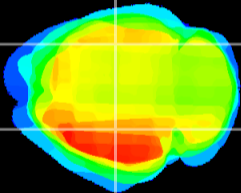

Coronal

Sagittal-R

Sagittal-L

ViBrism: CX22028
Horizontal

CA2/CA3