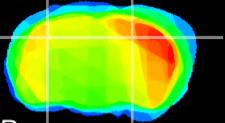

Coronal

Sagittal-R

Sagittal-L

ViBrism: CX22028
Horizontal

CA2/CA3