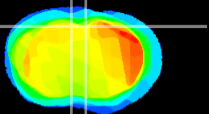

Coronal

Sagittal-R

Sagittal-L

ViBris: CX22028  
Horizontal

Cx motor