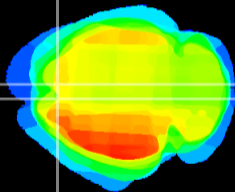

Coronal

Sagittal-R

Sagittal-L

ViBris: CX22028  
Horizontal

Cx motor