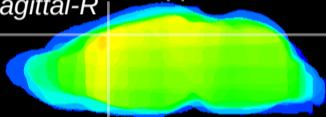

Coronal

Sagittal-R

Sagittal-L

ViBris: CX22028  
Horizontal

Cx motor