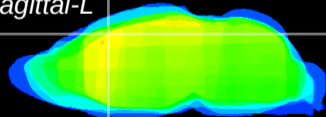

Coronal

Sagittal-R

Sagittal-L

ViBris: CX22028  
Horizontal

Cx motor