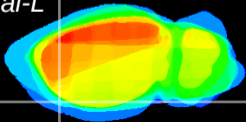

Coronal

Sagittal-R

Sagittal-L

ViBrism: CX22028
Horizontal

Pir