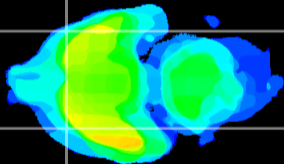

Coronal

Sagittal-R

Sagittal-L

ViBrism: CX22028
Horizontal

Pir