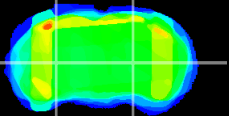

Coronal

Sagittal-R

Sagittal-L

ViBrism: CX22030
Horizontal

MG