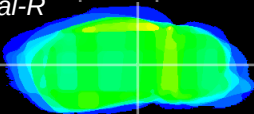

Coronal

Sagittal-R

Sagittal-L

ViBrism: CX22030
Horizontal

MG