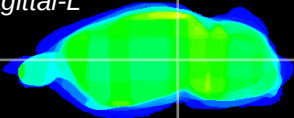

Coronal

Sagittal-R

Sagittal-L

ViBrism: CX22030
Horizontal

MG