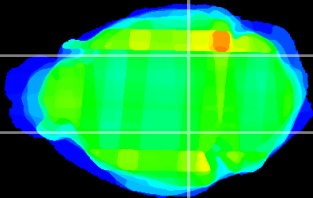

Coronal

Sagittal-R

Sagittal-L

ViBrism: CX22030
Horizontal

MG