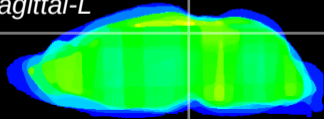

Coronal

Sagittal-R

Sagittal-L

ViBrism: CX22030
Horizontal

SC