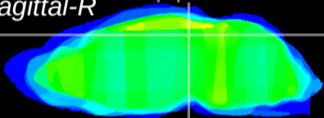

Coronal

Sagittal-R

Sagittal-L

ViBrism: CX22030
Horizontal

SC