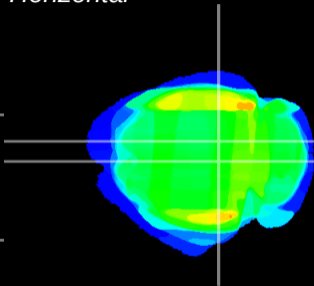

Coronal

Sagittal-R

Sagittal-L

ViBrism: CX22030
Horizontal

SC