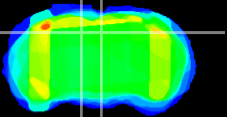

Coronal

Sagittal-R

Sagittal-L

ViBrism: CX22030
Horizontal

SC