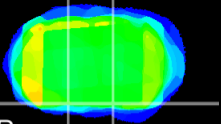

*Coronal*

*Sagittal-R*

*Sagittal-L*

ViBriSM: CX22030  
*Horizontal*

S0