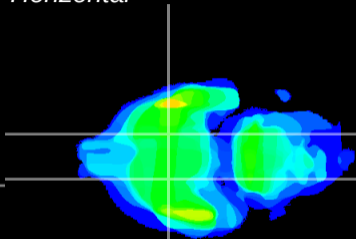

*Coronal*

*Sagittal-R*

*Sagittal-L*

ViBriSM: CX22030  
*Horizontal*

S0