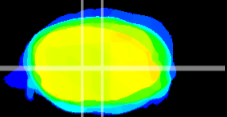

Coronal

Sagittal-R

Sagittal-L

ViBrism: CX22033
Horizontal

MVe