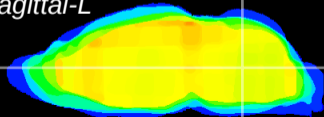

Coronal

Sagittal-R

Sagittal-L

ViBrism: CX22033
Horizontal

MVe