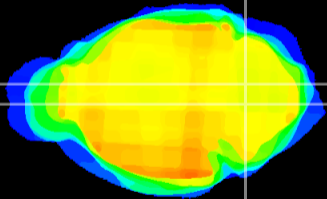

Coronal

Sagittal-R

Sagittal-L

ViBrism: CX22033
Horizontal

MVe