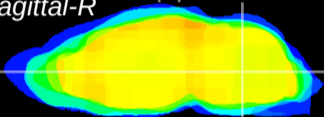

Coronal

Sagittal-R

Sagittal-L

ViBrism: CX22033
Horizontal

MVe