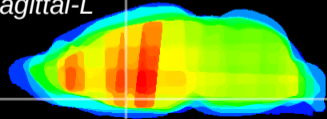

Coronal

Sagittal-R

Sagittal-L

ViBriSM: CX22035
Horizontal

MPA