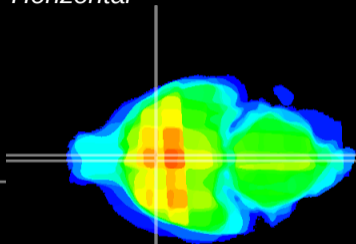

Coronal

Sagittal-R

Sagittal-L

ViBriSM: CX22035
Horizontal

MPA