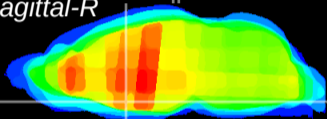

Coronal

Sagittal-R

Sagittal-L

ViBriSM: CX22035
Horizontal

MPA