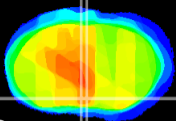

Coronal

Sagittal-R

Sagittal-L

ViBriSM: CX22035
Horizontal

MPA