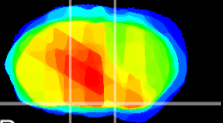

Coronal

Sagittal-R

Sagittal-L

ViBrism: CX22035
Horizontal

S0