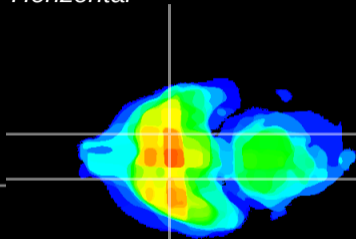

Coronal

Sagittal-R

Sagittal-L

ViBrism: CX22035
Horizontal

S0