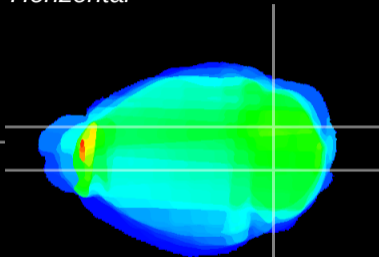

Coronal

Sagittal-R

Sagittal-L

ViBrism: CX22036
Horizontal

Cb nucleus