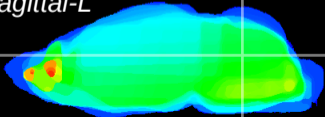

Coronal

Sagittal-R

Sagittal-L

ViBrism: CX22036
Horizontal

Cb nucleus