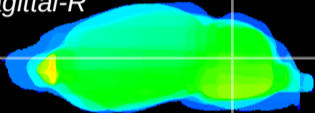

Coronal

Sagittal-R

Sagittal-L

ViBrism: CX22036
Horizontal

Cb nucleus