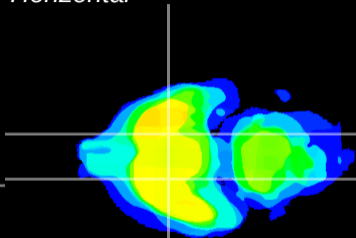

*Coronal*

*Sagittal-R*

*Sagittal-L*

ViBrism: CX22037  
*Horizontal*

S0