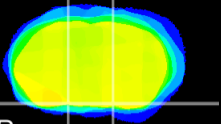

*Coronal*

*Sagittal-R*

*Sagittal-L*

ViBrism: CX22037  
*Horizontal*

S0