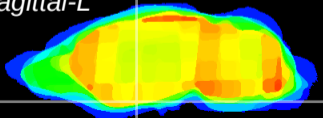

Coronal

Sagittal-R

Sagittal-L

ViBrism: CX22041
Horizontal

S0