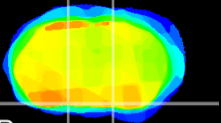

Coronal

Sagittal-R

Sagittal-L

ViBrism: CX22041
Horizontal

S0