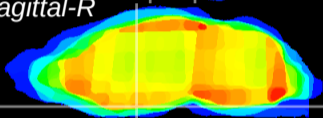

Coronal

Sagittal-R

Sagittal-L

ViBrism: CX22041
Horizontal

S0