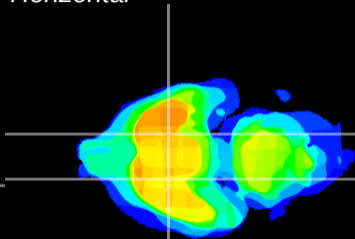

Coronal

Sagittal-R

Sagittal-L

ViBrism: CX22041
Horizontal

S0