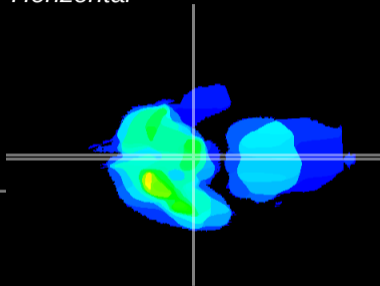

Coronal

Sagittal-R

Sagittal-L

ViBrism: CX22043
Horizontal

ME