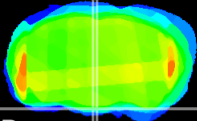

Coronal

Sagittal-R

Sagittal-L

ViBrism: CX22043
Horizontal

ME