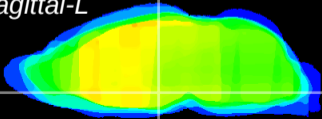

Coronal

Sagittal-R

Sagittal-L

ViBrism: CX22052
Horizontal

DM