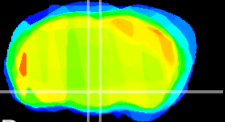

Coronal

Sagittal-R

Sagittal-L

ViBrism: CX22052
Horizontal

DM