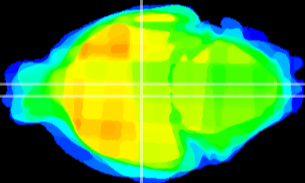

Coronal

Sagittal-R

Sagittal-L

ViBrism: CX22052
Horizontal

DM