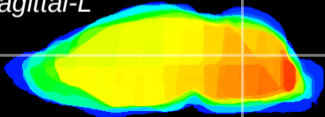

Coronal

Sagittal-R

Sagittal-L

ViBrism: CX22053
Horizontal

Cb nucleus