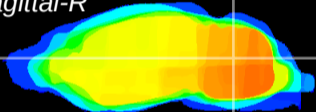

Coronal

Sagittal-R

Sagittal-L

ViBrism: CX22053
Horizontal

Cb nucleus