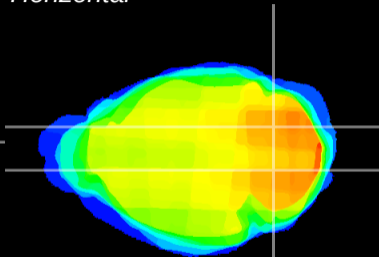

Coronal

Sagittal-R

Sagittal-L

ViBrism: CX22053
Horizontal

Cb nucleus