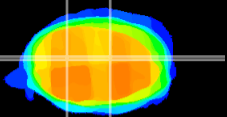

Coronal

Sagittal-R

Sagittal-L

ViBrism: CX22053
Horizontal

Cb nucleus