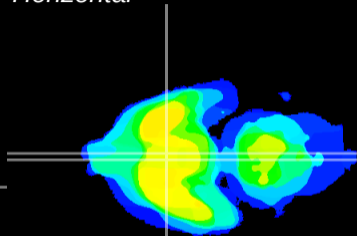

Coronal

Sagittal-R

Sagittal-L

ViBriSM: CX22053
Horizontal

SCN