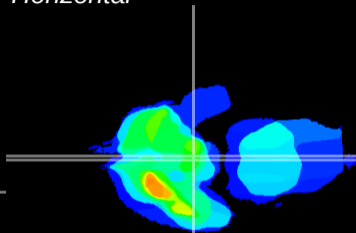

Coronal

Sagittal-R

Sagittal-L

ViBrism: CX22056
Horizontal

ME