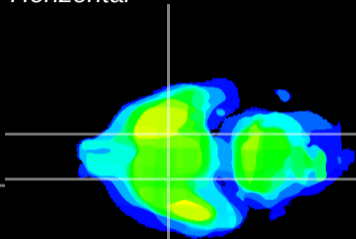

Coronal

Sagittal-R

Sagittal-L

ViBrism: CX22059
Horizontal

S0