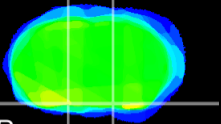

Coronal

Sagittal-R

Sagittal-L

ViBrism: CX22059
Horizontal

S0