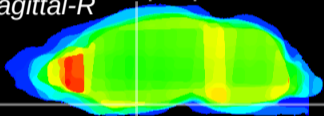

Coronal

Sagittal-R

Sagittal-L

ViBrism: CX22059
Horizontal

S0