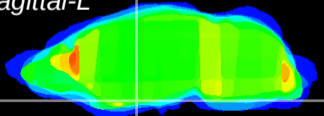

Coronal

Sagittal-R

Sagittal-L

ViBrism: CX22059
Horizontal

S0