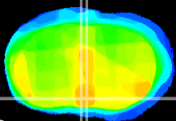

Coronal

Sagittal-R

Sagittal-L

ViBrisM: CX22060
Horizontal

MPA