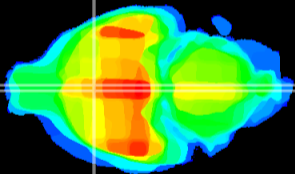

Coronal

Sagittal-R

Sagittal-L

ViBrisM: CX22060
Horizontal

MPA