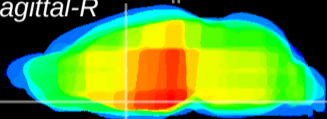

Coronal

Sagittal-R

Sagittal-L

ViBrisM: CX22060
Horizontal

MPA