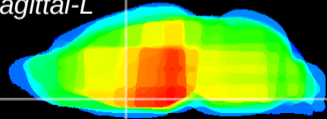

Coronal

Sagittal-R

Sagittal-L

ViBrisM: CX22060
Horizontal

MPA