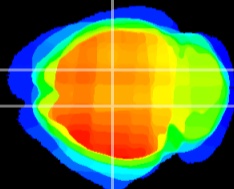

Coronal

Sagittal-R

Sagittal-L

ViBrism: CX22062
Horizontal

CA1