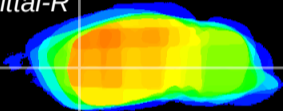

Coronal

Sagittal-R

Sagittal-L

ViBrism: CX22062
Horizontal

CPU lateral