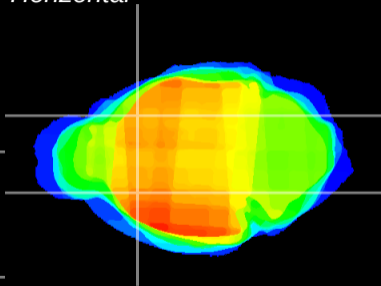

Coronal

Sagittal-R

Sagittal-L

ViBrism: CX22062
Horizontal

CPU lateral