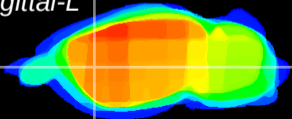

Coronal

Sagittal-R

Sagittal-L

ViBrism: CX22062
Horizontal

CPU lateral