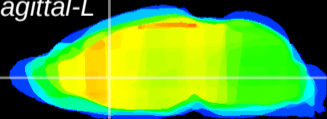

Coronal

Sagittal-R

Sagittal-L

ViBrism: CX22071
Horizontal

LS