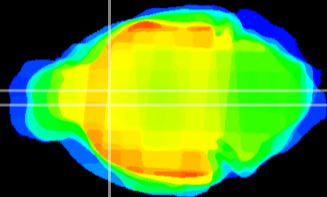

Coronal

Sagittal-R

Sagittal-L

ViBrism: CX22071
Horizontal

LS