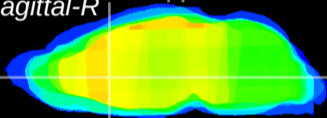

Coronal

Sagittal-R

Sagittal-L

ViBrism: CX22071
Horizontal

LS