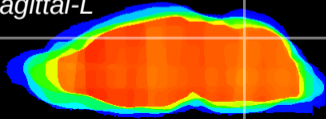

Coronal

Sagittal-R

Sagittal-L

ViBrism: CX22077
Horizontal

Cb vermis