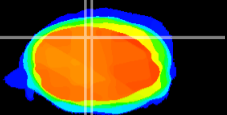

Coronal

Sagittal-R

Sagittal-L

ViBrism: CX22077
Horizontal

Cb vermis