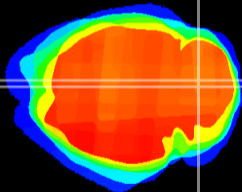

Coronal

Sagittal-R

Sagittal-L

ViBrism: CX22077
Horizontal

Cb vermis