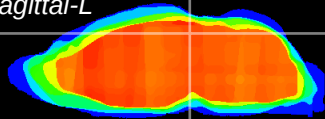

Coronal

Sagittal-R

Sagittal-L

ViBrism: CX22077
Horizontal

SC