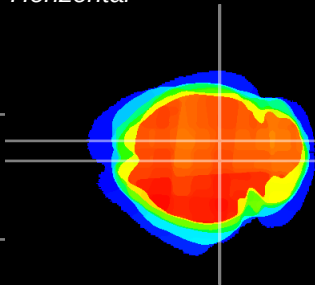

Coronal

Sagittal-R

Sagittal-L

ViBrism: CX22077
Horizontal

SC